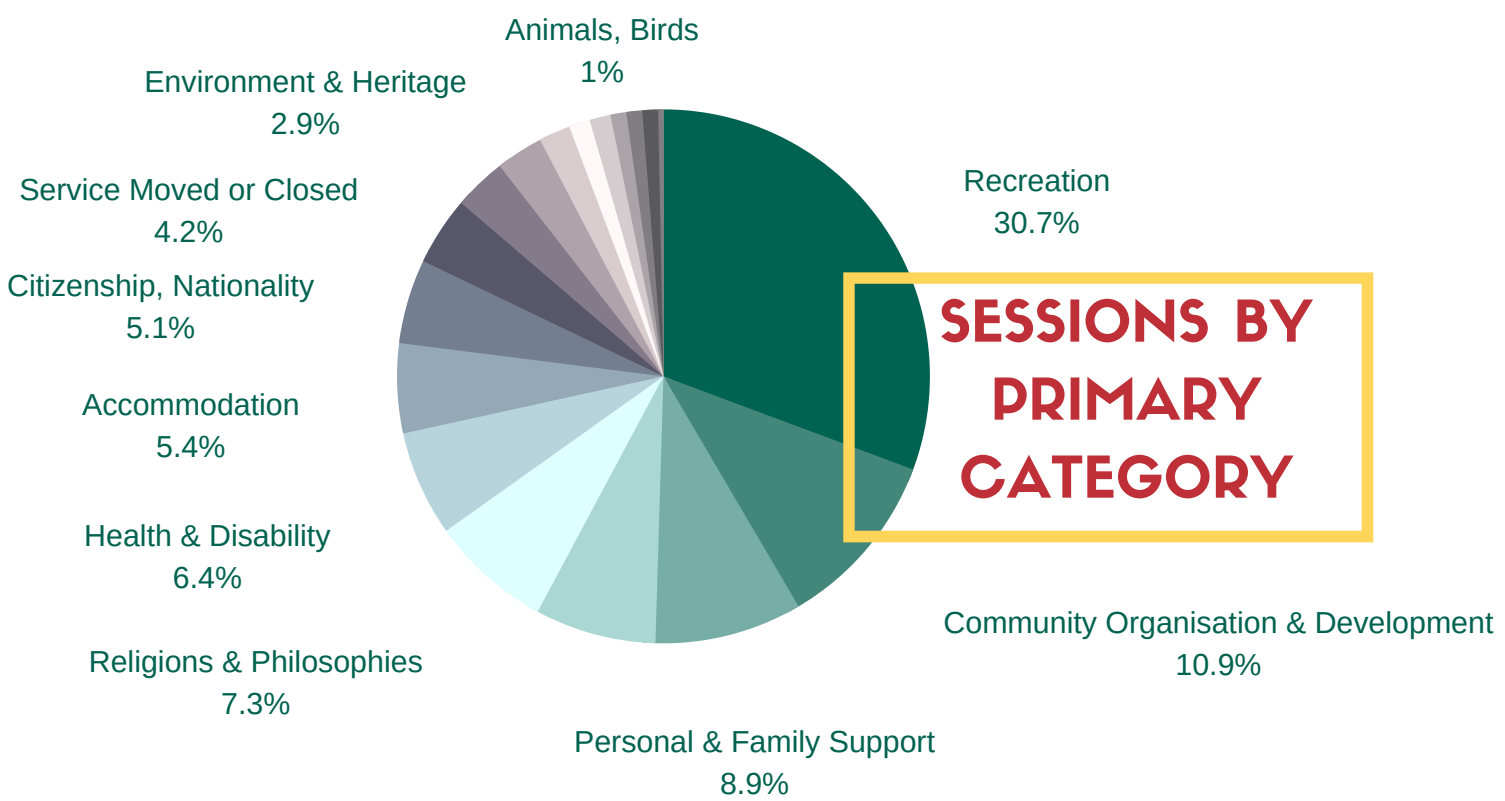

## WHAT ARE OUR COMMUNITY NEEDS?

10245 SESSIONS      1 JULY 2020 - 30 JUNE 2021

### TOP 25 LANDING PAGES: